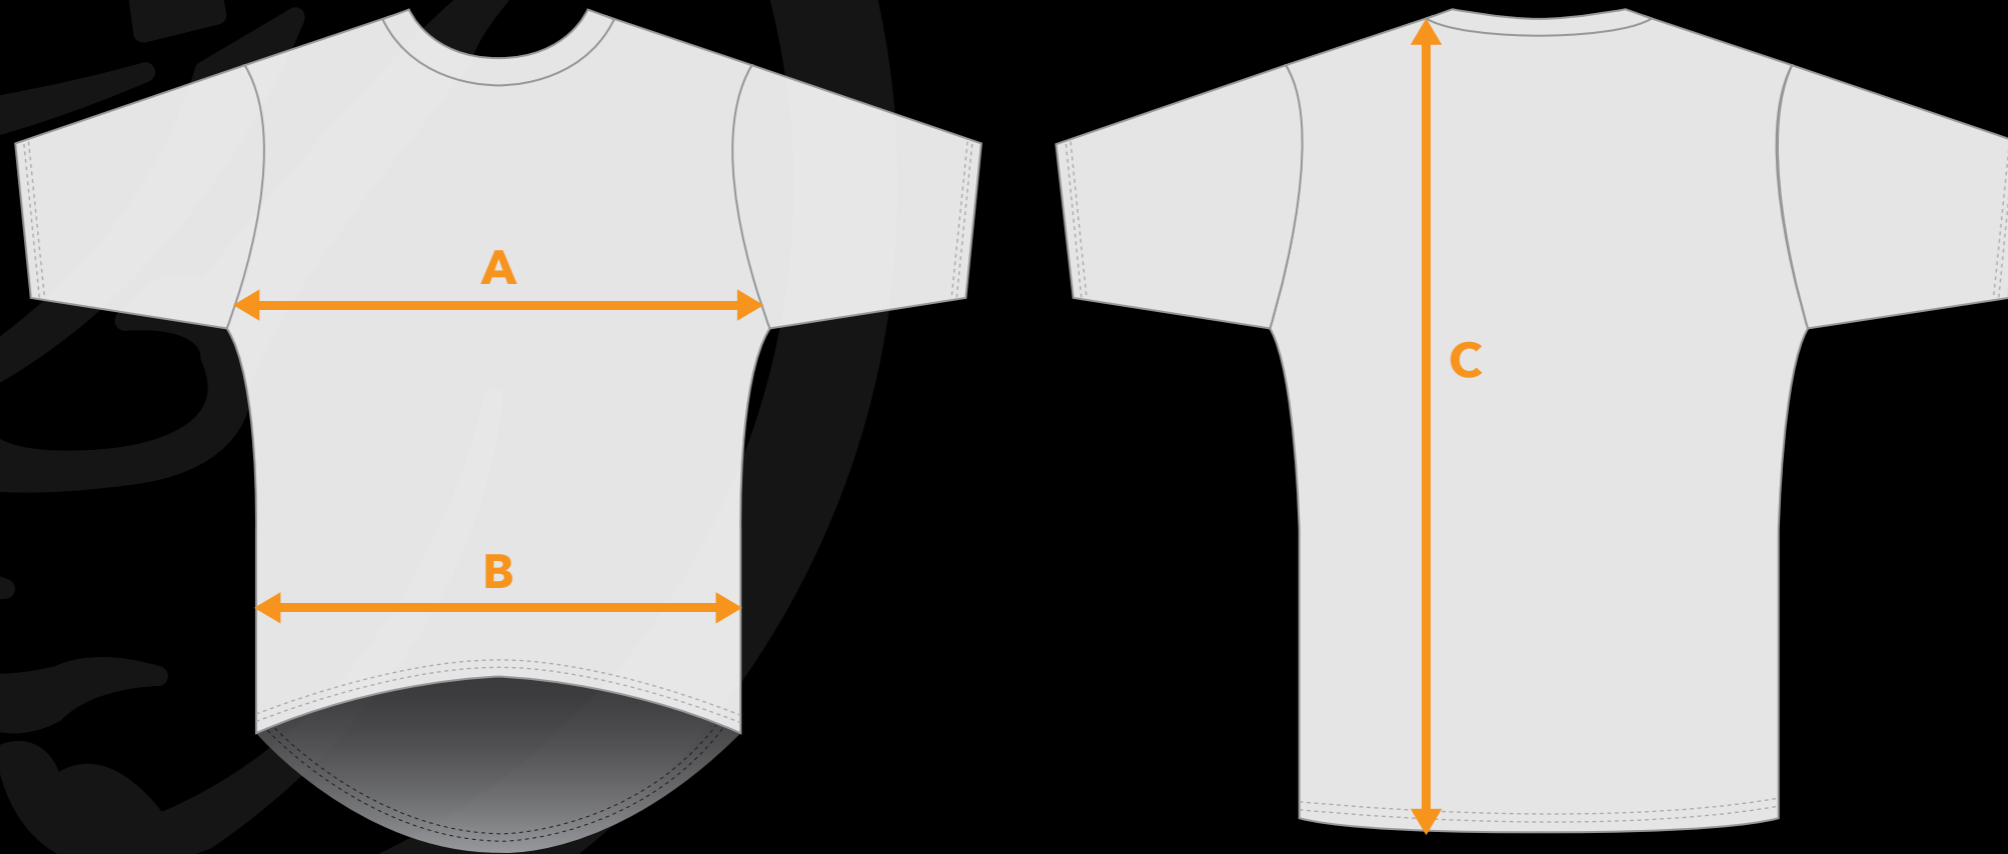

TSHIRT POLYESTER SIZE CHART

Unisex - General Cutting

ciclista

DETAILS /SIZES	5XS	4XS	3XS	2XS	XS	S	M	L	XL	2XL	3XL	4XL	5XL	6XL
A - Chest	16	16.5	17	17.5	18	19	19.5	20.5	21.5	22.5	23.5	24.5	25.5	26.5
B - Waist	16	16.5	17	17.5	18	19	19.5	20.5	21.5	22.5	23.5	24.5	25.5	26.5
C - Length	22	23	23.5	24.5	25.5	26	27	27.5	29	29.5	30	30.5	31	31.5

** Please note that all the sizes are measured in Inches (Inch).
If measurement falls between two sizes,
order the smaller size for a tighter fit or the larger size for a looser fit.*